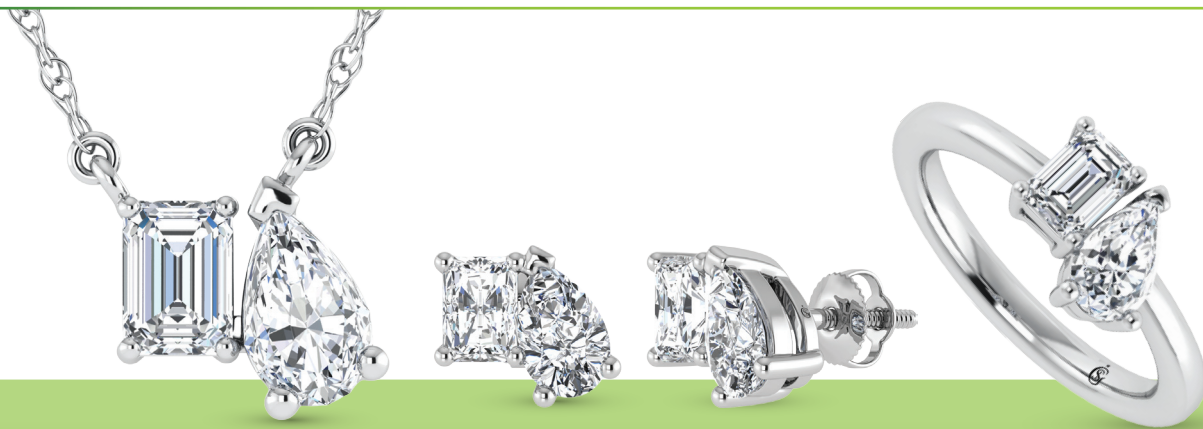

PENDANT	LG1158W-NL	1ct tw	\$1,949
EARRINGS	LG1158W-AE	1 5/8ct tw	\$2,549
RINGS	LG1158W-AR	1 ct tw	\$2,399

LG1129W 2ct tw \$2,999

Trends

LG1116W 1 1/2ct tw \$2,399

PENDANT	LG1157W-NL	1ct tw	\$1,799
EARRINGS	LG1157W-E	1 5/8ct tw	\$2,399
RINGS	LG1157W-R	1 ct tw	\$1,949