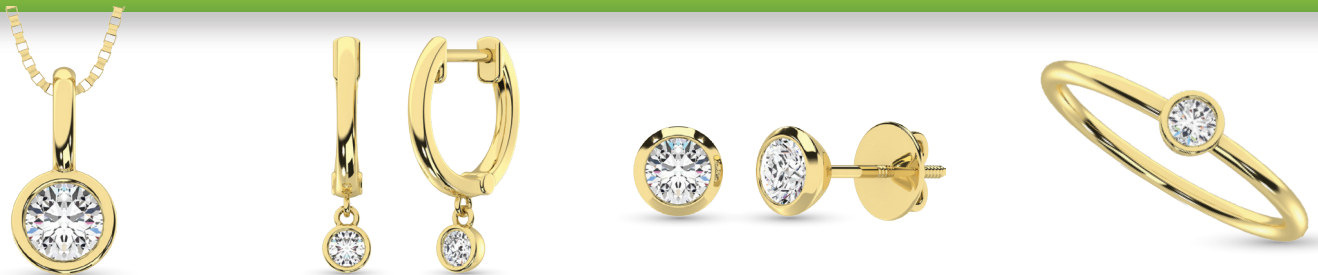

10 KT			
PENDANT	LG-1168W-P	1/6 ct tw	Your Choice \$300
EARRINGS	LG-1168W-E	1/5 ct tw	
RINGS	LG-1168W-R	1/6 ct tw	

10 KT			
PENDANT	LG-1172W-P	1/5 ct tw	Your Choice \$375
EARRINGS	LG-1172W-E	1/3 ct tw	
RINGS	LG-1172W-R	1/5 ct tw	

10 KT			
PENDANT	LG-1212W-P	1/20 ct tw	\$360
EARRINGS	LG-1212W-E	1/10 ct tw	\$255

10 KT			
PENDANT	LG-1213W-P	1/5 ct tw	Your Choice \$375
EARRINGS	LG-1213W-E	1/3 ct tw	

10 KT		
LG-1173W	1/6 ct tw	\$450

10 KT			
PENDANT	LG1216W-P	1/6 ct tw	\$375
DANGLING EARRINGS	LG1216W-E	1/5 ct tw	\$450
EARRINGS	LG1215W	1/5 ct tw	\$285
RING	LG1216W-R	1/6 ct tw	\$300