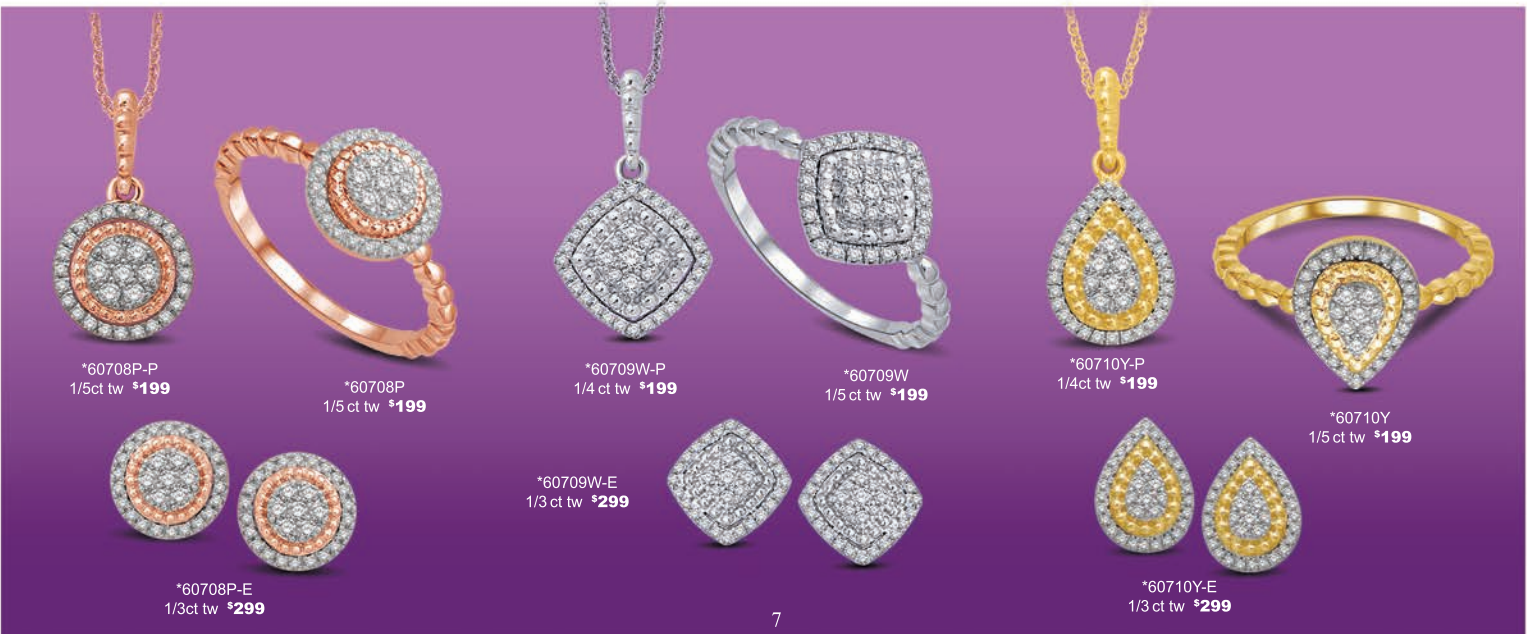

# Glittering Stars

By Gem Star

Gem Star, Glittering Stars Collection is fashioned with moving diamonds set in a precision machine set Lumina plates that enhance the size of each stone. The stones look double their actual carat weight while maintaining the look of a full size diamond. The reason our plates work - 80% of the diamond shows with only 20% of the plate visible. Our Lumina plates stretch reality.

60669P 14kt 1/10ct tw **\$199**    60669W 14kt 1/10ct tw **\$199**    60669Y 14kt 1/10ct tw **\$199**

60695Y 14KT 1/6ct tw **\$199**    60695W 14KT 1/6ct tw **\$199**    60695P 14KT 1/6ct tw **\$199**

60693Y-E 14kt 1/5ct tw **\$179**    60693W-E 14kt 1/5ct tw **\$179**    60693P-E 14kt 1/5ct tw **\$179**

60668Y 14kt 1/10ct tw **\$199**    60668W 14kt 1/10ct tw **\$199**    60668P 14kt 1/10ct tw **\$199**

\*60708P-P 1/5ct tw **\$199**

\*60708P 1/5ct tw **\$199**

\*60709W-P 1/4 ct tw **\$199**

\*60709W 1/5 ct tw **\$199**