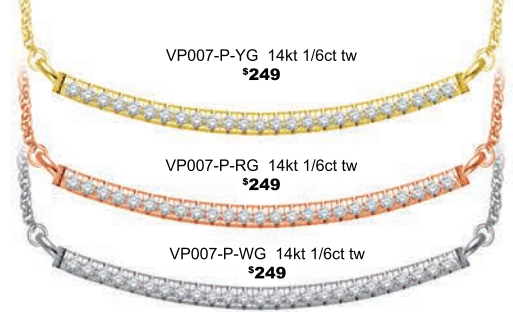

VP005-WG 14kt  
1/10ct tw \$149

VP005-YG 14kt  
1/10ct tw \$149

VP005-RG 14kt  
1/10ct tw \$149

VP005-E-YG 14kt  
1/10ct tw \$199

VP005-E-WG 14kt  
1/10ct tw \$199

VP005-E-RG 14kt  
1/10ct tw \$199

VP005-P-YG 14kt 1/6ct tw  
\$249

VP005-P-PG 14kt 1/6ct tw  
\$249

VP005-P-WG 14kt 1/6ct tw  
\$249

VP007-WG 14kt  
1/6ct tw **\$149**

VP007-YG 14kt  
1/6ct tw **\$149**

VP007-RG 14kt  
1/6ct tw **\$149**

VP007-E-YG 14kt  
1/6ct tw **\$199**

VP007-E-WG 14kt  
1/6ct tw **199**

VP007-E-RG 14kt  
1/6ct tw **199**

VP007-P-YG 14kt 1/6ct tw  
**\$249**

VP007-P-RG 14kt 1/6ct tw  
**\$249**

VP007-P-WG 14kt 1/6ct tw  
**\$249**

VP0010-WG 14kt  
1/6ct tw **\$149**

VP0010-YG 14kt  
1/6ct tw **\$149**

VP0010-RG 14kt  
1/6ct tw **\$149**

VP0010-E-YG  
14kt 1/10ct tw  
**\$199**

VP0010-E-WG  
14kt 1/10ct tw  
**\$199**

VP0010-E-RG  
14kt 1/10ct tw  
**\$199**

VP0010-P-YG  
14kt 1/6ct tw  
**\$249**