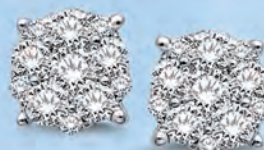

Glittering Stars

Gem Star, Imports Glittering Stars Collection is fashioned with moving diamonds set in a precision machine set Lumina plates that enhance the size of each stone. The stones look double their actual carat weight while maintaining the look of a full size diamond. The reason our plates work - 80% of the diamond shows with only 20% of the plate visible. Our Lumina plates stretch reality.

14kt
59902W 1/2ct tw \$499
59903W 3/4ct tw \$649
59598W 9/10ct tw \$699

14kt
57326A5W 1/5ctw \$189
57326AW 1/4ctw \$199
57326A1W 1/3ctw \$249
57326A2W 1/2ctw \$379

14kt
59355W-P 1/4ct tw \$199
59355W-P-A1 2/5ct tw \$299
59355W-P-A2 1/2ct tw \$449
59355W-P-A3 9/10ct tw \$799
59355W-P-A4 1 1/5ct tw \$1,099

14kt
57319A5W 1/3ctw \$279
57319A1W 2/5ctw \$299
57319A2W 3/4ctw \$499
57319A3W 1ctw \$599

14kt
59355W-E 1/3ct tw \$299
59355W-E-A1 4/5ct tw \$599
59355W-E-A2 1 1/10ct tw \$799
59355W-E-A3 1 4/5ct tw \$1,499

14kt
57318AW 1/4ctw \$199
57318A1W 1/3ctw \$249
57318A2W 1/2ctw \$349

14kt
57386W-P 1/4ctw \$199
57387W-P 1/3ctw \$249
57388W-P 1/2ctw \$399
57389W-P 3/4ctw \$649
57390W-P 9/10ctw \$799

14kt
28763W 2/5ctw \$299
28766W 1ctw \$599