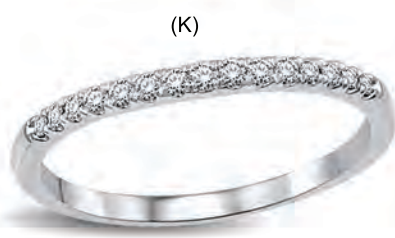

60480W
14kt 1/6ct tw
\$199

60473W
14kt 1/4ct tw
\$299

60482W
14kt 1/10ct tw
\$149

Classique
MINI BRIDALS

(A)

(B)

TOWERS
STACKABLE COLLECTION

(C)

(D)

(E)

*Made for
One Another*

Gem Star, Imports Mini Classique Collection is a finely engineered engagement ring and wedding band line that is priced with today's market demands in mind while maintaining a finely executed and stylish design that is coveted by the up and coming marriage minded generation. These designs are "RED HOT" and valued by today's discerning, discriminating and well vetted consumer.

14KT 1/2CT TW TWO ROW SHANK DOUBLE HALO ENGAGEMENT RINGS WITH MATCHING BAND

(A) 59816W-E \$579 (B) 59817W-E \$579
 (C) 59818W-E \$579 (D) 59819W-E \$579
 (E) 59819W-L 1/10CT TW \$199

1/2CT TW 14KT TWO ROW SHANK SINGLE HALO ENGAGEMENT RINGS WITH MATCHING BAND