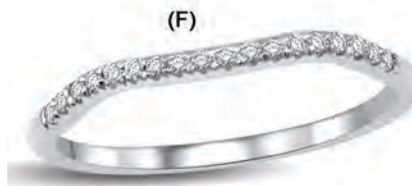

(D)

(E)

*Made for
One Another*

Gem Star, Imports Mini Classique Collection is a finely engineered engagement ring and wedding band line that is priced with today's market demands in mind while maintaining a finely executed and stylish design that is coveted by the up and coming marriage minded generation. These designs are "RED HOT" and valued by today's discerning, discriminating and well vetted consumer.

14KT 1/2CT TW TWO ROW SHANK DOUBLE HALO ENGAGEMENT RINGS WITH MATCHING BAND

(A) 59816W-E \$579 (B) 59817W-E \$579
 (C) 59818W-E \$579 (D) 59819W-E \$579
 (E) 59819W-L 1/10CT TW \$199

1/2CT TW 14KT TWO ROW SHANK SINGLE HALO ENGAGEMENT RINGS WITH MATCHING BAND

(F) 59811W-E \$529 (G) 59812W-E \$529
 (H) 59813W-E \$529 (I) 59814W-E \$529
 (J) 59815W-E \$529
 (K) 59819W-L \$199

14KT 1/2CT TW PINCH SHANK SINGLE HALO
ENGAGEMENT RING WITH MATCHING BAND

(A) 59820W-E \$499 (B) 59821W-E \$499
(C) 59822W-E \$499 (D) 59823W-E \$499
(E) 59824W-E \$499